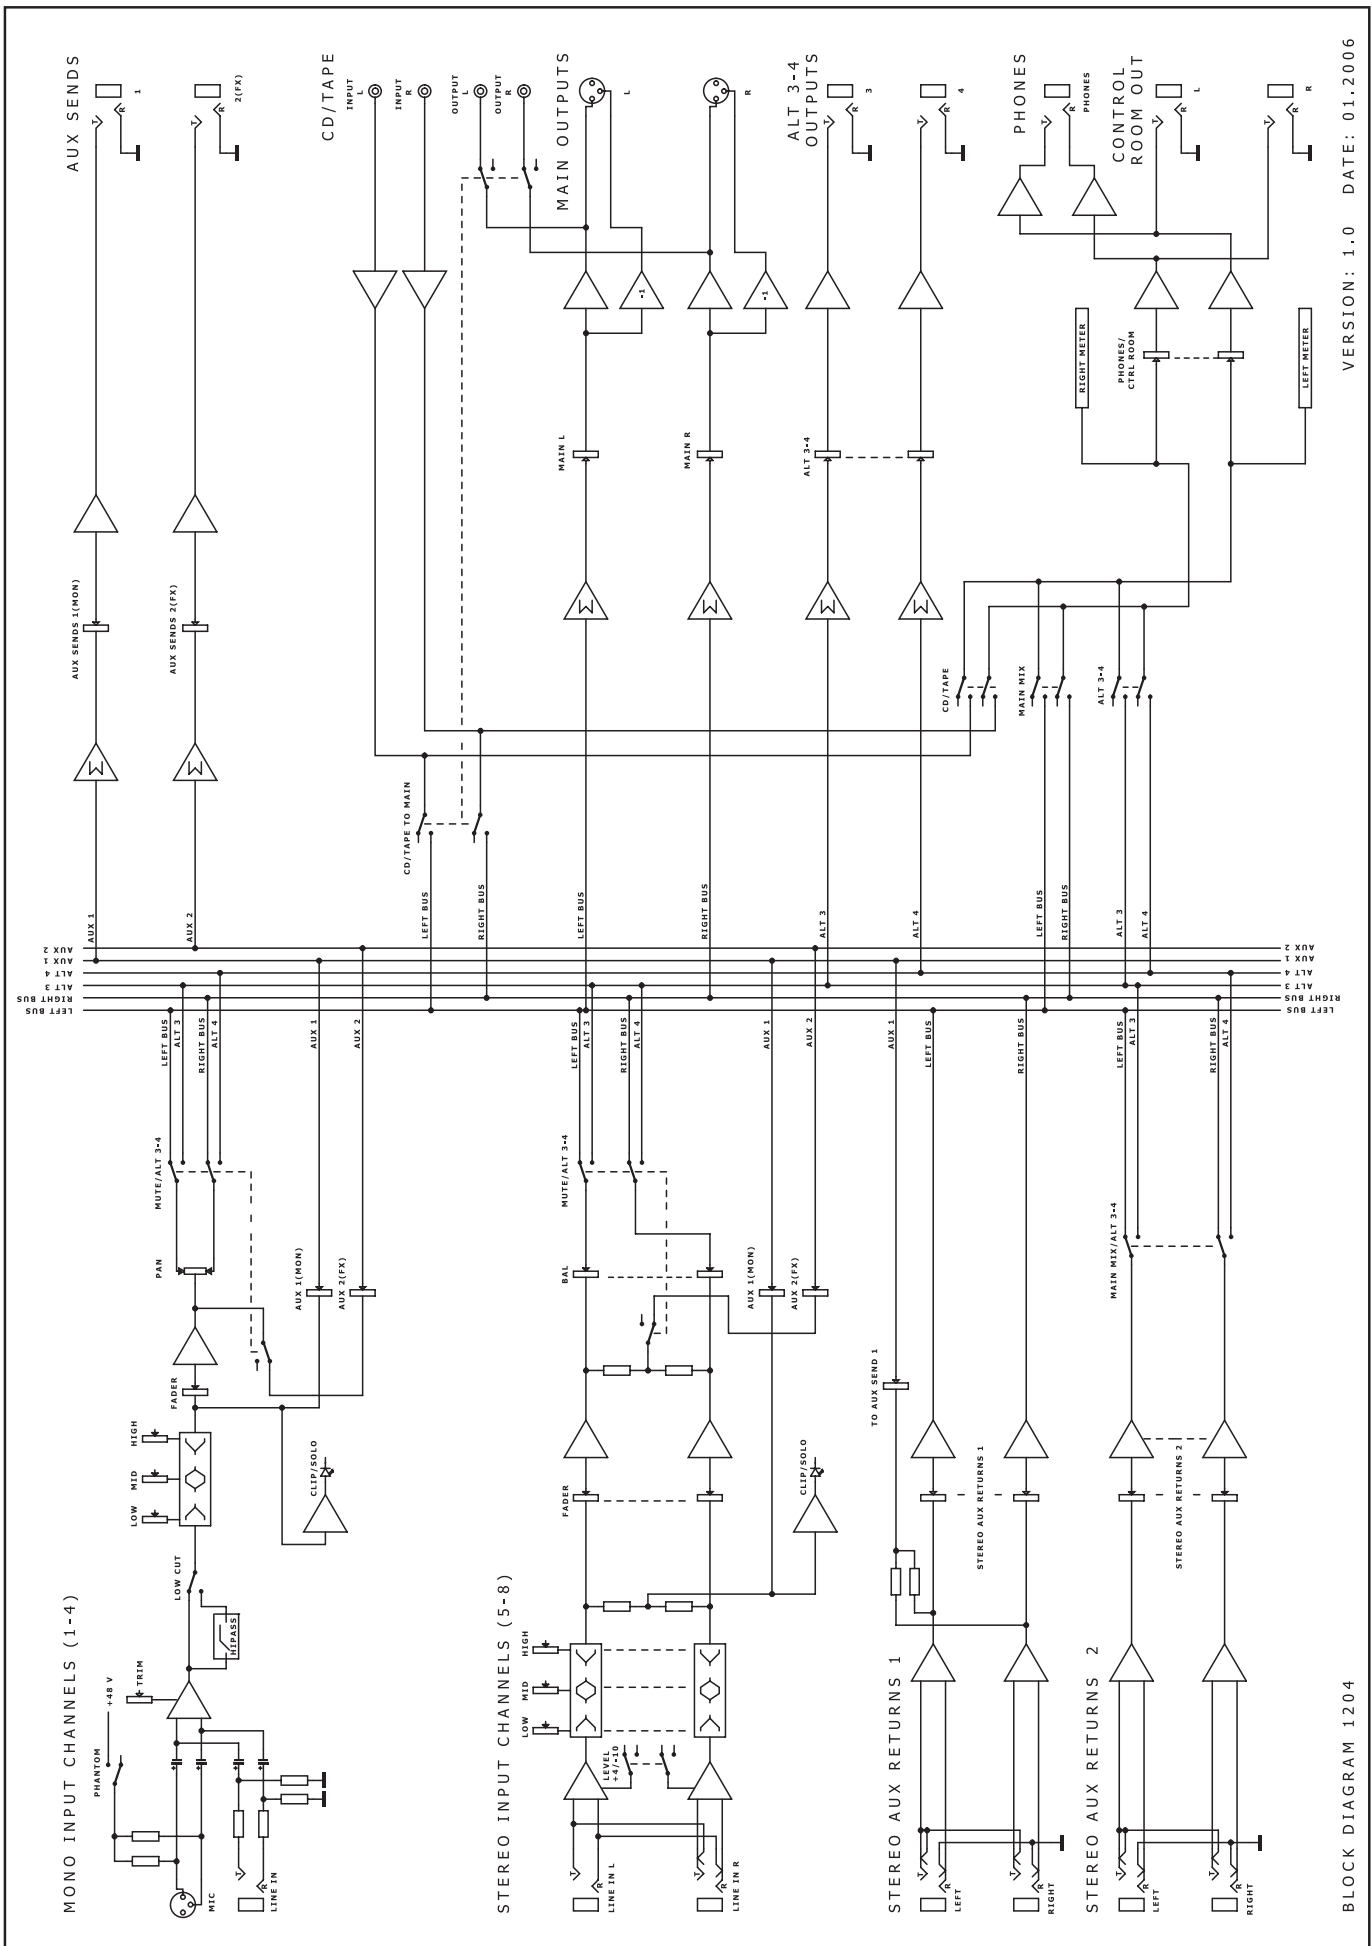

# XENYX 1204 Overview

# XENYX 1204 Application

# Block Diagram of XENYX 1204

VERSION: 1.0 DATE: 01.2006

BLOCK DIAGRAM 1204